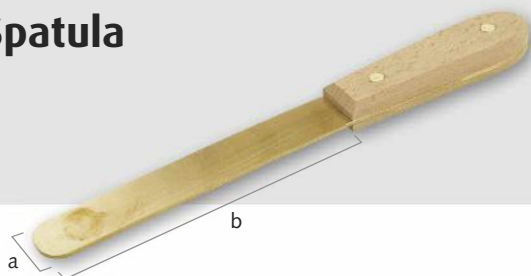

Spatula stiff blade

article no	length mm	width mm	weight g
1400030S	210	30	110
1400040S	220	40	120
1400050S	220	50	150
1400060S	220	60	165
1400080S	240	80	190
1400090S	240	90	215
1400100S	240	100	240

Scraper flexible blade

article no	length mm	width mm	weight g
7230000C	175	78	125

Deck scraper with handle

article no	length mm	width mm	weight g
1360380S	380	38	780

Spatula

article no	length mm	a mm	b mm	weight g
9991052S	260	25	150	85
9991053S	350	40	230	145
9991054S	490	50	355	275