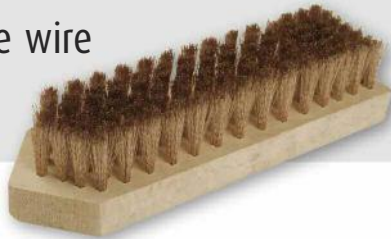

BRUSHES & SCRUBBERS

Wire brush

tin bronze wire
curled

article no	length mm	rows	weight g
1750030S	350	3	190
1750040S	350	4	210
1750050S	350	5	190

Scrubbing broom

round wire

article no	dimension	weight g
1752450S	220 x 60 x 25	480

Brush

tin bronze wire
curled

article no	length mm	width mm	weight g
1761800S	180	70	300

Wheel brush

tin bronze wire
curled

article no	drive-Ø mm	Ø mm	weight g
1770150S	22,2	150	520

Brush, spark-plug cleaning

Handbroom
tin bronze wire curled

article no	length mm	weight g
1750007S	310	320

Broom
round wire

article no	dimension	weight g
1753000S	310 x 55 x 150	1500

Handbrush
tin bronze wire curled

article no	length mm	rows	weight g
1750008S	290	3	110
1750009S	290	4	130
1750010S	290	5	150

Brush end
wire curled

article no	Ø mm	length drive mm	drive Ø
1750006S	26	25	6

Rubber pusher
made of wood
with handle

article no	length mm	weight g
1210735S	600	300