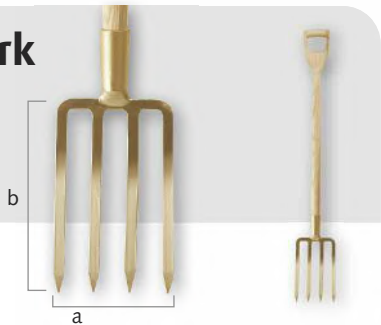

Scoop shovel

article no	b	length	L mm	weight g
1510540S	180	540	220	720

Round point shovel

article no	b	length	L mm	form of handle	weight g
1531250S	260	1400	340	straight	1850
1531251S	260	1150	340	D	1850

Manure fork with handle

article no	a x b mm	length mm	weight g
1511600S	230 x 330	1600	1640

Rake with handle

article no	length mm	a mm	weight g
1511200S	1600	360	1530

Garden fork with handle

article no	a x b mm	length mm	weight g
1511000S	180 x 290	1000	1265

Hedge shears

article no	bladelengh mm	weight g
0001001C	300	1400

Hay fork with handle

article no	a x b mm	length mm	weight g
1511100S	180 x 290	1600	1280

Reaping hook

<i>article no</i>	<i>length mm</i>	<i>weight g</i>
0001002S	250	800