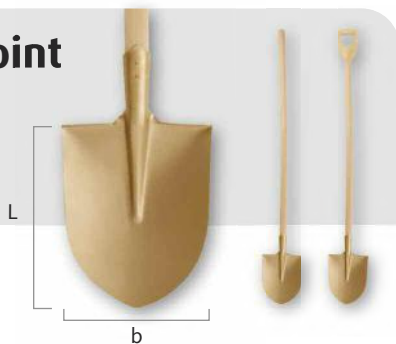

Railroad pick with handle

- similar DIN 20109 -

article no	length mm	width mm	weight g
1255801S	800	400	2150
1255802S	950	500	3500
1255800S	950	550	4000

Edging spade

article no	b	length	L mm	form of handle	weight g
1521160S	180	1250	260	T	3500
1521161S	180	1250	260	D	3650

Square point shovel

article no	b	length	L mm	form of handle	weight g
1501280S	240	1400	400	straight	1950
1501281S	240	1150	400	D	1950

Folding spade

article no	b	length	L mm	weight g
1521260S	180	740	320	1300

Scoop shovel

article no	b	length	L mm	weight g
1510540S	180	540	220	720

Round point shovel

article no	b	length	L mm	form of handle	weight g
1531250S	260	1400	340	straight	1850
1531251S	260	1150	340	D	1850