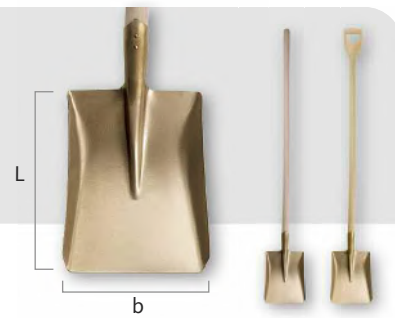

Miners' pick optional with handle

article no	length mm	weight g
7190001S	400	2200

Firemens' hook

- similar DIN 14851 -

article no	length mm	width mm	weight g
7180001S	380	176	1800

Pick with handle

article no	length mm	width mm	weight g
1265600S	950	650	4100

Railroad pick with handle

- similar DIN 20109 -

article no	length mm	width mm	weight g
1255801S	800	400	2150
1255802S	950	500	3500
1255800S	950	550	4000

Edging spade

article no	b	length	L mm	form of handle	weight g
1521160S	180	1250	260	T	3500
1521161S	180	1250	260	D	3650

Square point shovel

article no	b	length	L mm	form of handle	weight g
1501280S	240	1400	400	straight	1950
1501281S	240	1150	400	D	1950

Folding spade

article no	b	length	L mm	weight g
1521260S	180	740	320	1300