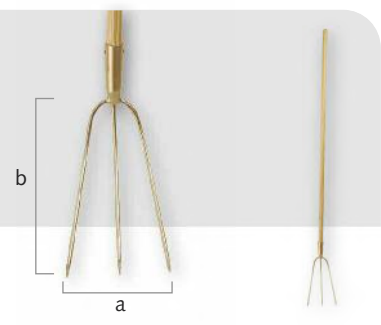

Scoop shovel

article no	b	length	L mm	weight g
1510540S	180	540	220	720

Round point shovel

article no	b	length	L mm	form of handle	weight g
1531250S	260	1400	340	straight	1850
1531251S	260	1150	340	D	1850

Manure fork with handle

article no	a x b mm	length mm	weight g
1511600S	230 x 330	1600	1640

Rake with handle

article no	length mm	a mm	weight g
1511200S	1600	360	1530

Garden fork with handle

article no	a x b mm	length mm	weight g
1511000S	180 x 290	1000	1265

Hedge shears

article no	bladelengh mm	weight g
0001001C	300	1400

Hay fork with handle

article no	a x b mm	length mm	weight g
1511100S	180 x 290	1600	1280

Reaping hook

<i>article no</i>	<i>length mm</i>	<i>weight g</i>
0001002S	250	800