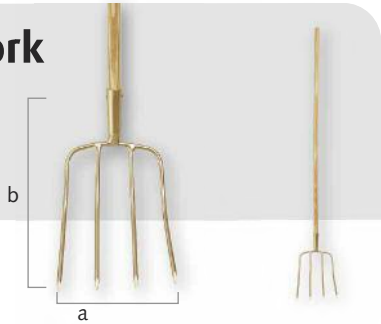

Square point shovel

article no	b	length	L mm	form of handle	weight g
1501280S	240	1400	400	straight	1950
1501281S	240	1150	400	D	1950

Folding spade

article no	b	length	L mm	weight g
1521260S	180	740	320	1300

Scoop shovel

article no	b	length	L mm	weight g
1510540S	180	540	220	720

Round point shovel

article no	b	length	L mm	form of handle	weight g
1531250S	260	1400	340	straight	1850
1531251S	260	1150	340	D	1850

Manure fork with handle

article no	a x b mm	length mm	weight g
1511600S	230 x 330	1600	1640

Rake with handle

article no	length mm	a mm	weight g
1511200S	1600	360	1530

Garden fork with handle

article no	a x b mm	length mm	weight g
1511000S	180 x 290	1000	1265