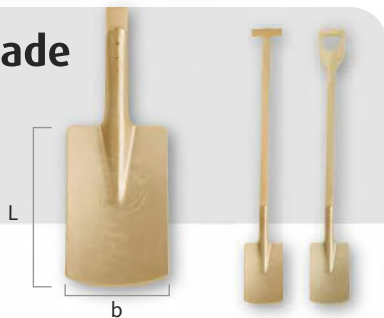

**HATCHETS, SHOVELS,
SPADES, PICKS & FORKS**

Hoe

article no	length mm	width mm	weight g
7160001S	950	120	2300

Firemens' axe

- similar DIN 14900 -

article no	length mm	weight g
7170000S	800	2600

Hatchet

article no	length mm	weight g
1451000S	450	1300
1451500S	450	1500

Firemens' hatchet made of CUBE with fiberglass handle

article no	length mm	weight g
1450900C	400	900

Axe

article no	length mm	weight g
1467500S	750	1600
1469000S	900	2200

Hand pick

article no	length mm	width mm	weight g
7170001S	380	225	1000

Miners' pick optional with handle

article no	length mm	weight g
7190001S	400	2200

Firemens' hook

- similar DIN 14851 -

article no	length mm	width mm	weight g
7180001S	380	176	1800

Pick with handle

article no	length mm	width mm	weight g
1265600S	950	650	4100

Railroad pick with handle

- similar DIN 20109 -

article no	length mm	width mm	weight g
1255801S	800	400	2150
1255802S	950	500	3500
1255800S	950	550	4000

Edging spade

article no	b	length	L mm	form of handle	weight g
1521160S	180	1250	260	T	3500
1521161S	180	1250	260	D	3650