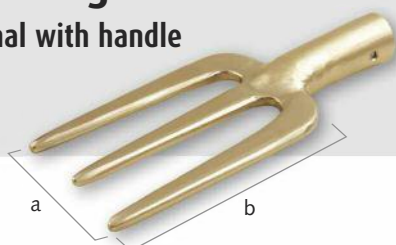

Scoop shovel

article no	b	length	L mm	weight g
1510540S	180	540	220	720

Round point shovel

article no	b	length	L mm	form of handle	weight g
1531250S	260	1400	340	straight	1850
1531251S	260	1150	340	D	1850

Manure fork with handle

article no	a x b mm	length mm	weight g
1511600S	230 x 330	1600	1640

Rake with handle

article no	length mm	a mm	weight g
1511200S	1600	360	1530

Garden fork with handle

article no	a x b mm	length mm	weight g
1511000S	180 x 290	1000	1265

Hedge shears

article no	bladelengh mm	weight g
0001001C	300	1400

Hay fork with handle

article no	a x b mm	length mm	weight g
1511100S	180 x 290	1600	1280

Reaping hook

<i>article no</i>	<i>length mm</i>	<i>weight g</i>
0001002S	250	800

Fork for guncotton optional with handle

<i>article no</i>	<i>a x b mm</i>	<i>length mm</i>	<i>weight g</i>
1511300S	90 x 140	200	600
1511400S	150 x 250	370	1305