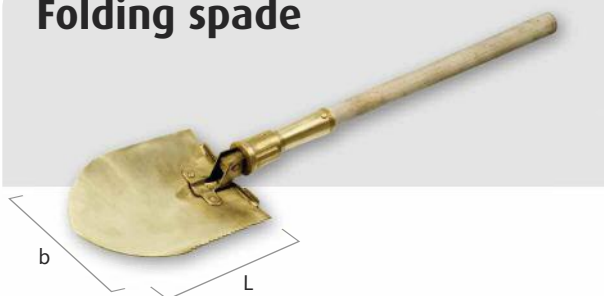

Miners' pick optional with handle

article no	length mm	weight g
7190001S	400	2200

Firemens' hook

- similar DIN 14851 -

article no	length mm	width mm	weight g
7180001S	380	176	1800

Pick with handle

article no	length mm	width mm	weight g
1265600S	950	650	4100

Railroad pick with handle

- similar DIN 20109 -

article no	length mm	width mm	weight g
1255801S	800	400	2150
1255802S	950	500	3500
1255800S	950	550	4000

Edging spade

article no	b	length	L mm	form of handle	weight g
1521160S	180	1250	260	T	3500
1521161S	180	1250	260	D	3650

Square point shovel

article no	b	length	L mm	form of handle	weight g
1501280S	240	1400	400	straight	1950
1501281S	240	1150	400	D	1950

Folding spade

article no	b	length	L mm	weight g
1521260S	180	740	320	1300