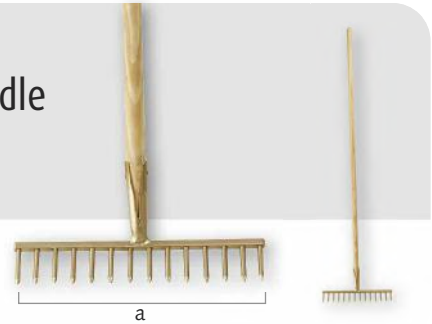

Square point shovel

article no	b	length	L mm	form of handle	weight g
1501280S	240	1400	400	straight	1950
1501281S	240	1150	400	D	1950

Folding spade

article no	b	length	L mm	weight g
1521260S	180	740	320	1300

Scoop shovel

article no	b	length	L mm	weight g
1510540S	180	540	220	720

Round point shovel

article no	b	length	L mm	form of handle	weight g
1531250S	260	1400	340	straight	1850
1531251S	260	1150	340	D	1850

Manure fork with handle

article no	a x b mm	length mm	weight g
1511600S	230 x 330	1600	1640

Rake with handle

article no	length mm	a mm	weight g
1511200S	1600	360	1530

Garden fork with handle

article no	a x b mm	length mm	weight g
1511000S	180 x 290	1000	1265